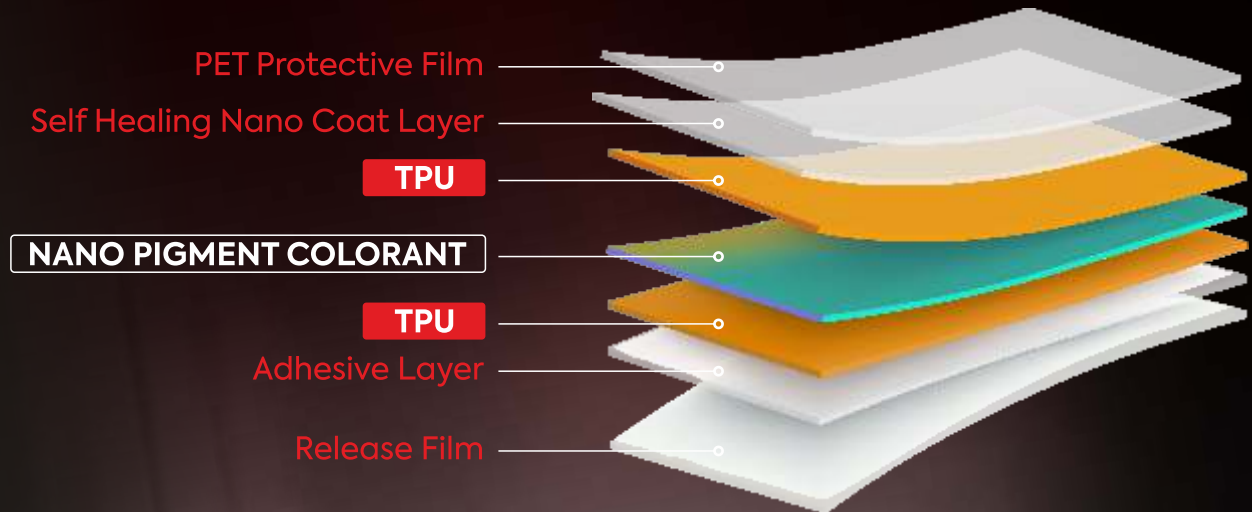

Ultraguard Color PPF offers 200+ stunning colors and finishes—from gloss and matte to metallic and color-shifting. It turns your car into a bold style statement while protecting the original paint beneath.

TRIPLE COLOR TPU | FILM STRUCTURE

Product Name	Warranty	Base Film Type	Adhesive Type	Base Film Thickness	Film Specification	Temperature Resistance	Peel Adhesion	Yellowing Resistance	Anti Rock Chip Test	Anti-Stain	Elongation Rate at Break (TPU Film)	Elongation Rate at Break (Hard Coating/MD)
COLOR PPF	8 Years	BASF Polycaprolactone Aliphatic TPU	Ashland USA	200 Micron	1.52 * 16 mtr	-40° - 120°	≤0.35 (N/25)	≤2	Pass	No Visible Stain	>400%	>200%

PRICING

Product Details	Package	Size/Price	Small Car	Sedan	SUV/MUV/Luxury	High End Luxury
Solid & Liquid Metal Color Metallic & Flip Flop Color Matte/Satin & Texture	Full Car	Total Size (sqft)	190	220	250	280
		Total Cost (₹)	₹1,15,000	₹1,30,000	₹1,45,000	₹1,70,000

*GST Extra Applicable