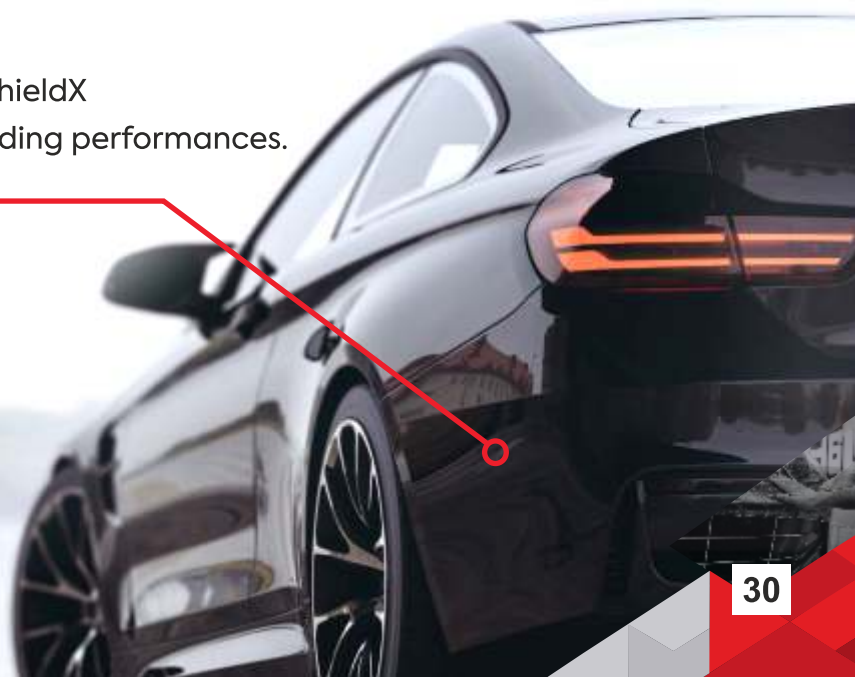

*Conditions apply

SPECIAL FEATURES

For ultimate protection of vehicles, UltrashieldX presents PPF products of the industry-leading performances.

- 01**
INVISIBLE PROTECTION
- 02**
GREAT SELF-HEALING PERFORMANCE
- 03**
EXCELLENT DURABILITY
- 04**
ANTI-FOULING
- 05**
NON-YELLOWING
- 06**
HIGH GLOSS
- 07**
WATER REPELLENT
- 08**
UV RESISTANCE
- 09**
SOLVENT RESISTANCE
- 10**
COMPLETELY REMOVABLE PSA
- 11**
REPOSITIONABLE PSA (Easy Installation)
- 12**
UNIQUE DESIGN