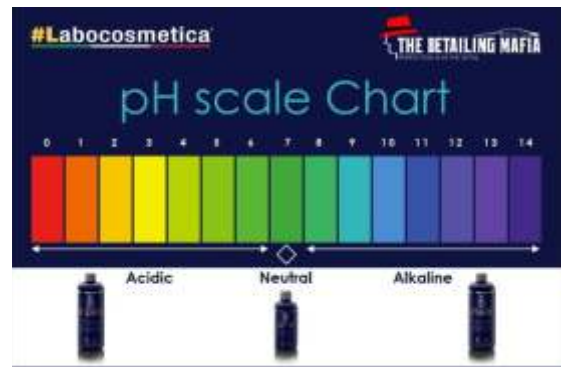

CERAMIC WASH

What is the 3ph system by #Labocosmetica?

The #3ph system by #Labocosmetica was designed to help detailers and car wash owners during one of the key steps in car care, whether the car is protected or not, namely washing. When washing a car, thorough cleaning is essential. However, in order to remove the dirt and contaminants that have built up on the bodywork, it is often necessary to use a product with a specific pH.

There are different types of pH:

- An Alkaline pH will remove all residues of organic origin, such as road dirt, oil, gnats and organic residues.
- A Neutral pH will remove static dirt during the mechanical action.
- An Acid pH will remove all residues of inorganic origin, such as limescale, water marks and acid rain residues.